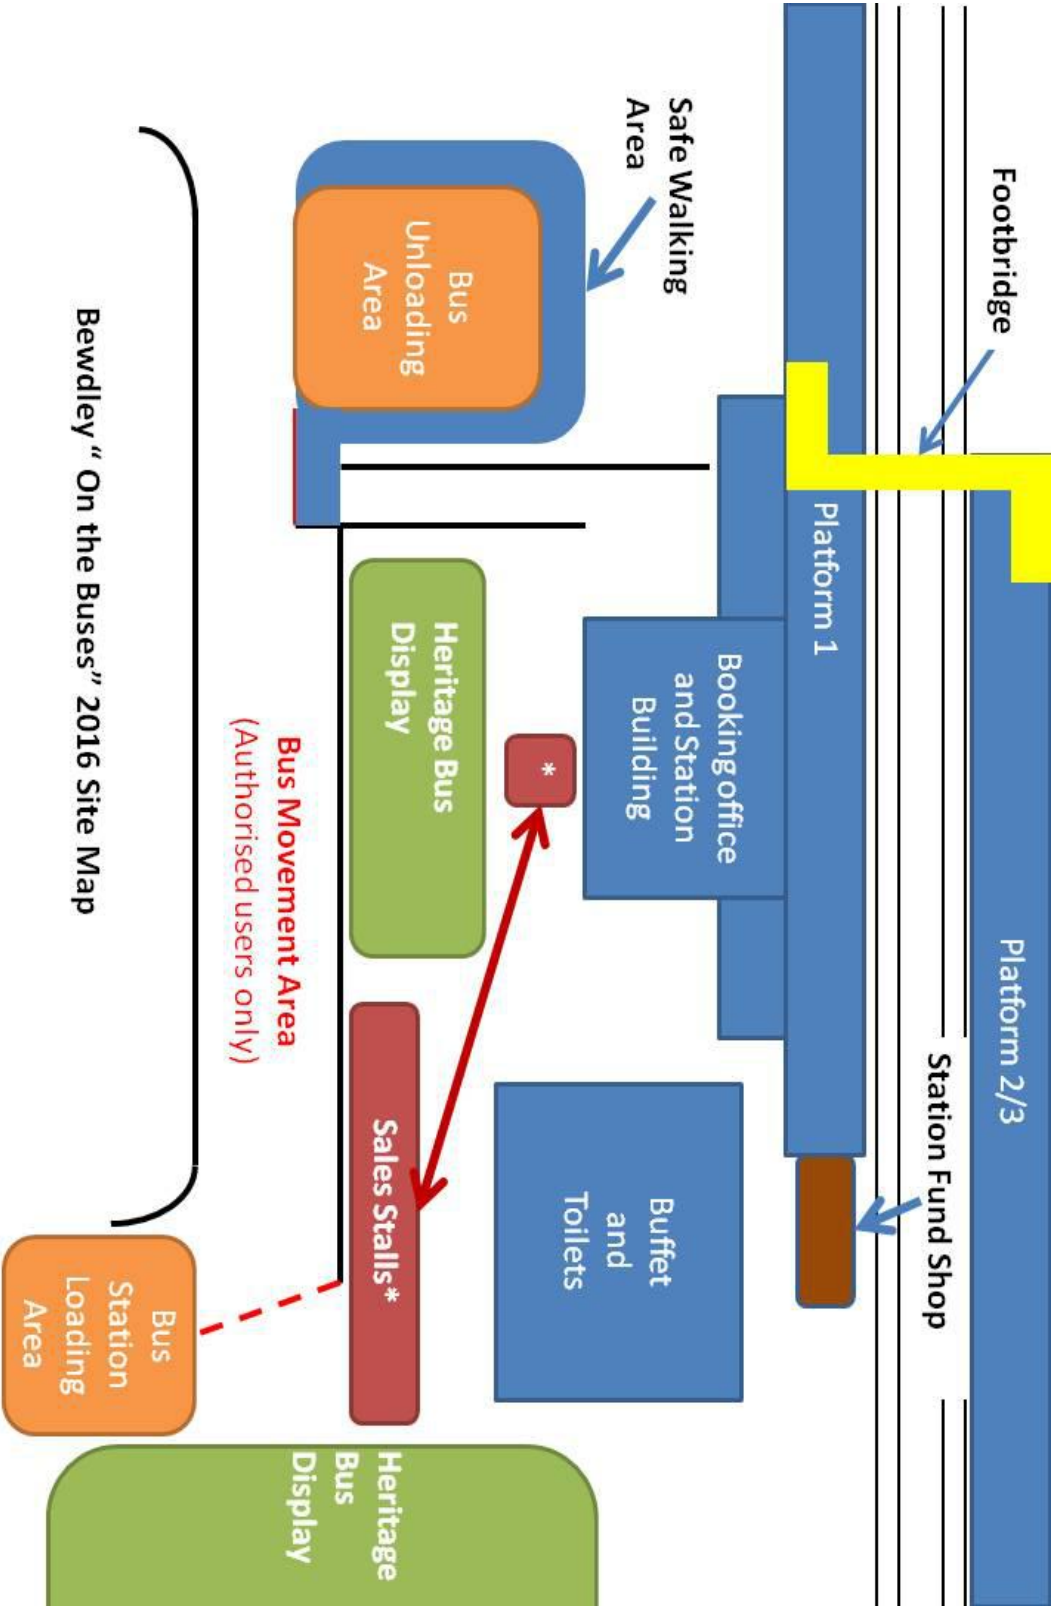

Bewdley " On the Buses" 2016 Site Map