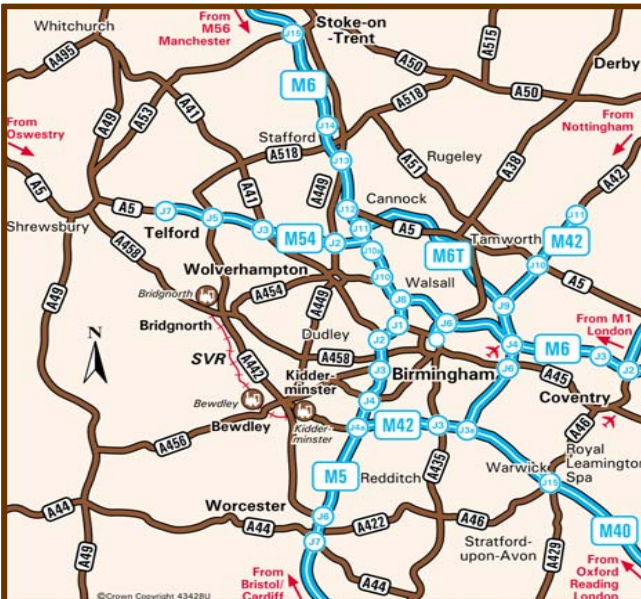

SEVERN VALLEY RAILWAY BEWDLEY STATION

The Railway Station
Station Approach
Bewdley
Worcestershire
DY12 1BG
Tel: 01299 403816

M5 Northbound - Leave motorway at J6. Follow A449 signposted 'Kidderminster'. Take left turn onto A4025 to Stourport-on-Severn. Then B4195 to Bewdley.

M6/M5 Southbound - Leave motorway at M5, J3. Follow A456 to Kidderminster. Then A456 to Bewdley.

M40 Northbound - Join M42 westbound. Continue on to M5 northbound. Leave M5 at J4. Follow A491 to Hagley. Then A456 to Kidderminster & Bewdley.

M42 Westbound - Continue on to M5 northbound. Leave M5 at J4. Follow A491 to Hagley. Then A456 to Kidderminster & Bewdley.

Note - Look out for the brown 'tourist' signs to 'Steam Railway' or to 'Severn Valley Railway'.