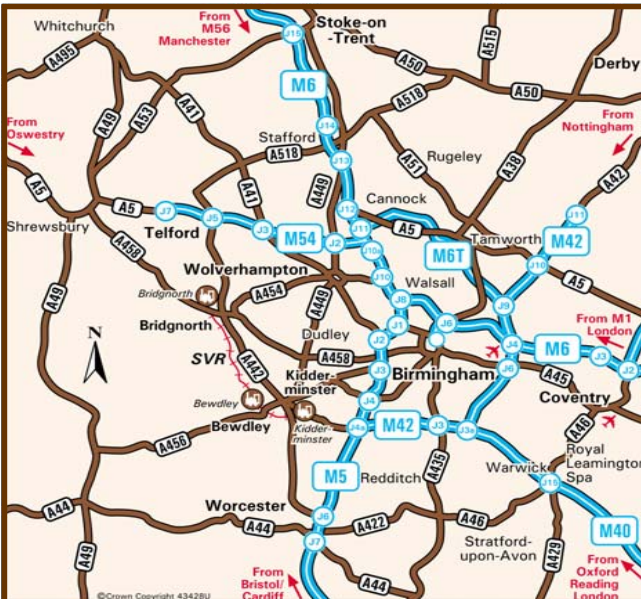

SEVERN VALLEY RAILWAY BRIDGNORTH STATION

Hollybush Road
Bridgnorth
Shropshire
WV16 5DT

Tel: 01299 403816

M6 Southbound - Leave motorway at J13. Follow A449 to Wolverhampton. Then A454 & B4363 to Bridgnorth.

M54 West & Eastbound - Leave motorway at J5. The A442 to Bridgnorth

OR - Leave motorway at J2. Follow A449 to Wolverhampton. Then A454 & B4363 to Bridgnorth.

North Wales - From Shrewsbury A458 to Bridgnorth.

M5 North & Southbound - Leave motorway at J4. Follow A491 to Stourbridge. Then A458 to Bridgnorth.

Note - Look out for the brown 'tourist' signs to 'Steam Railway' or to 'Severn Valley Railway'.

©Crown Copyright 43428U